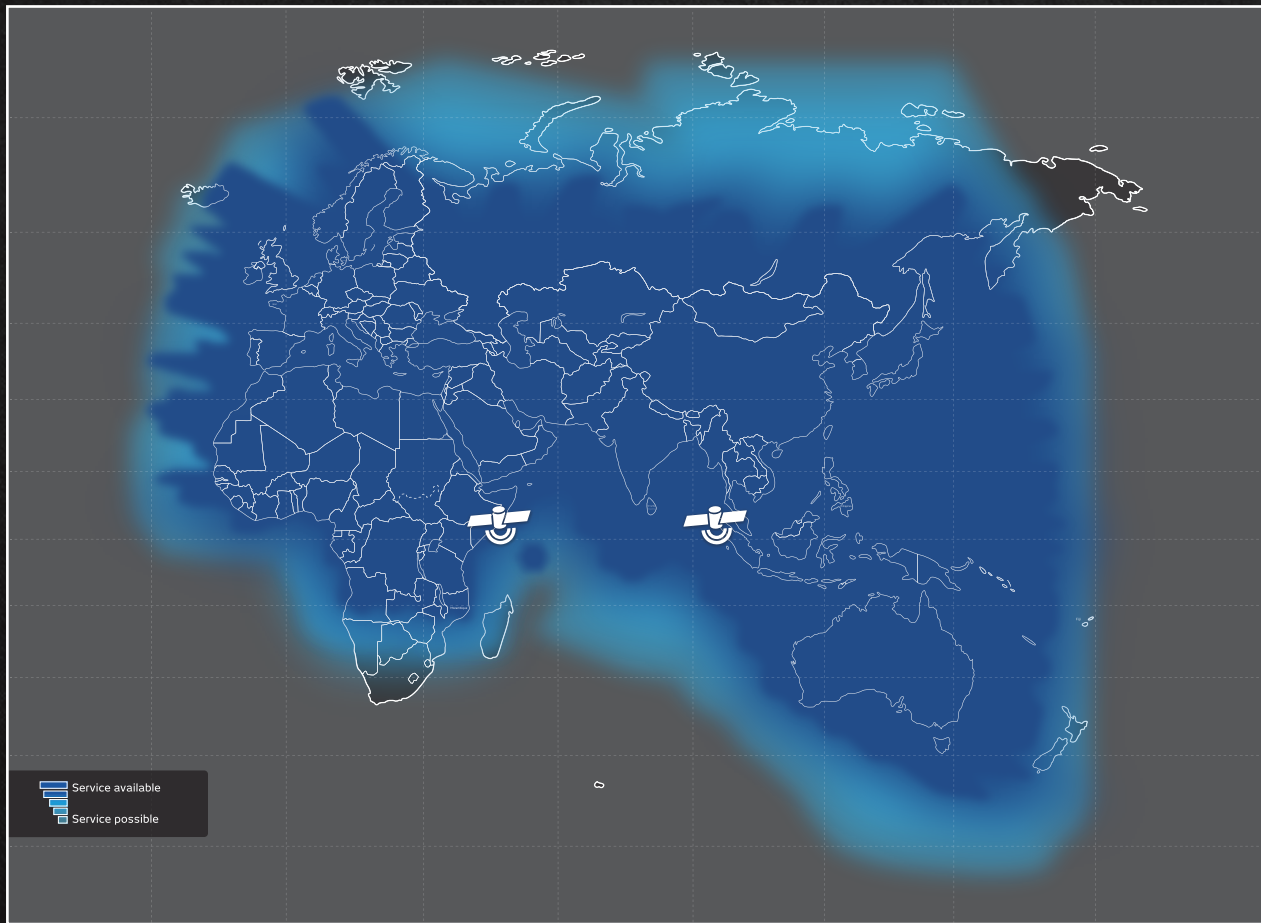

This map represents Thuraya expectations of coverage. For further information, please contact Thuraya Customer Care at customer.care@thuraya.com or visit www.thuraya.com